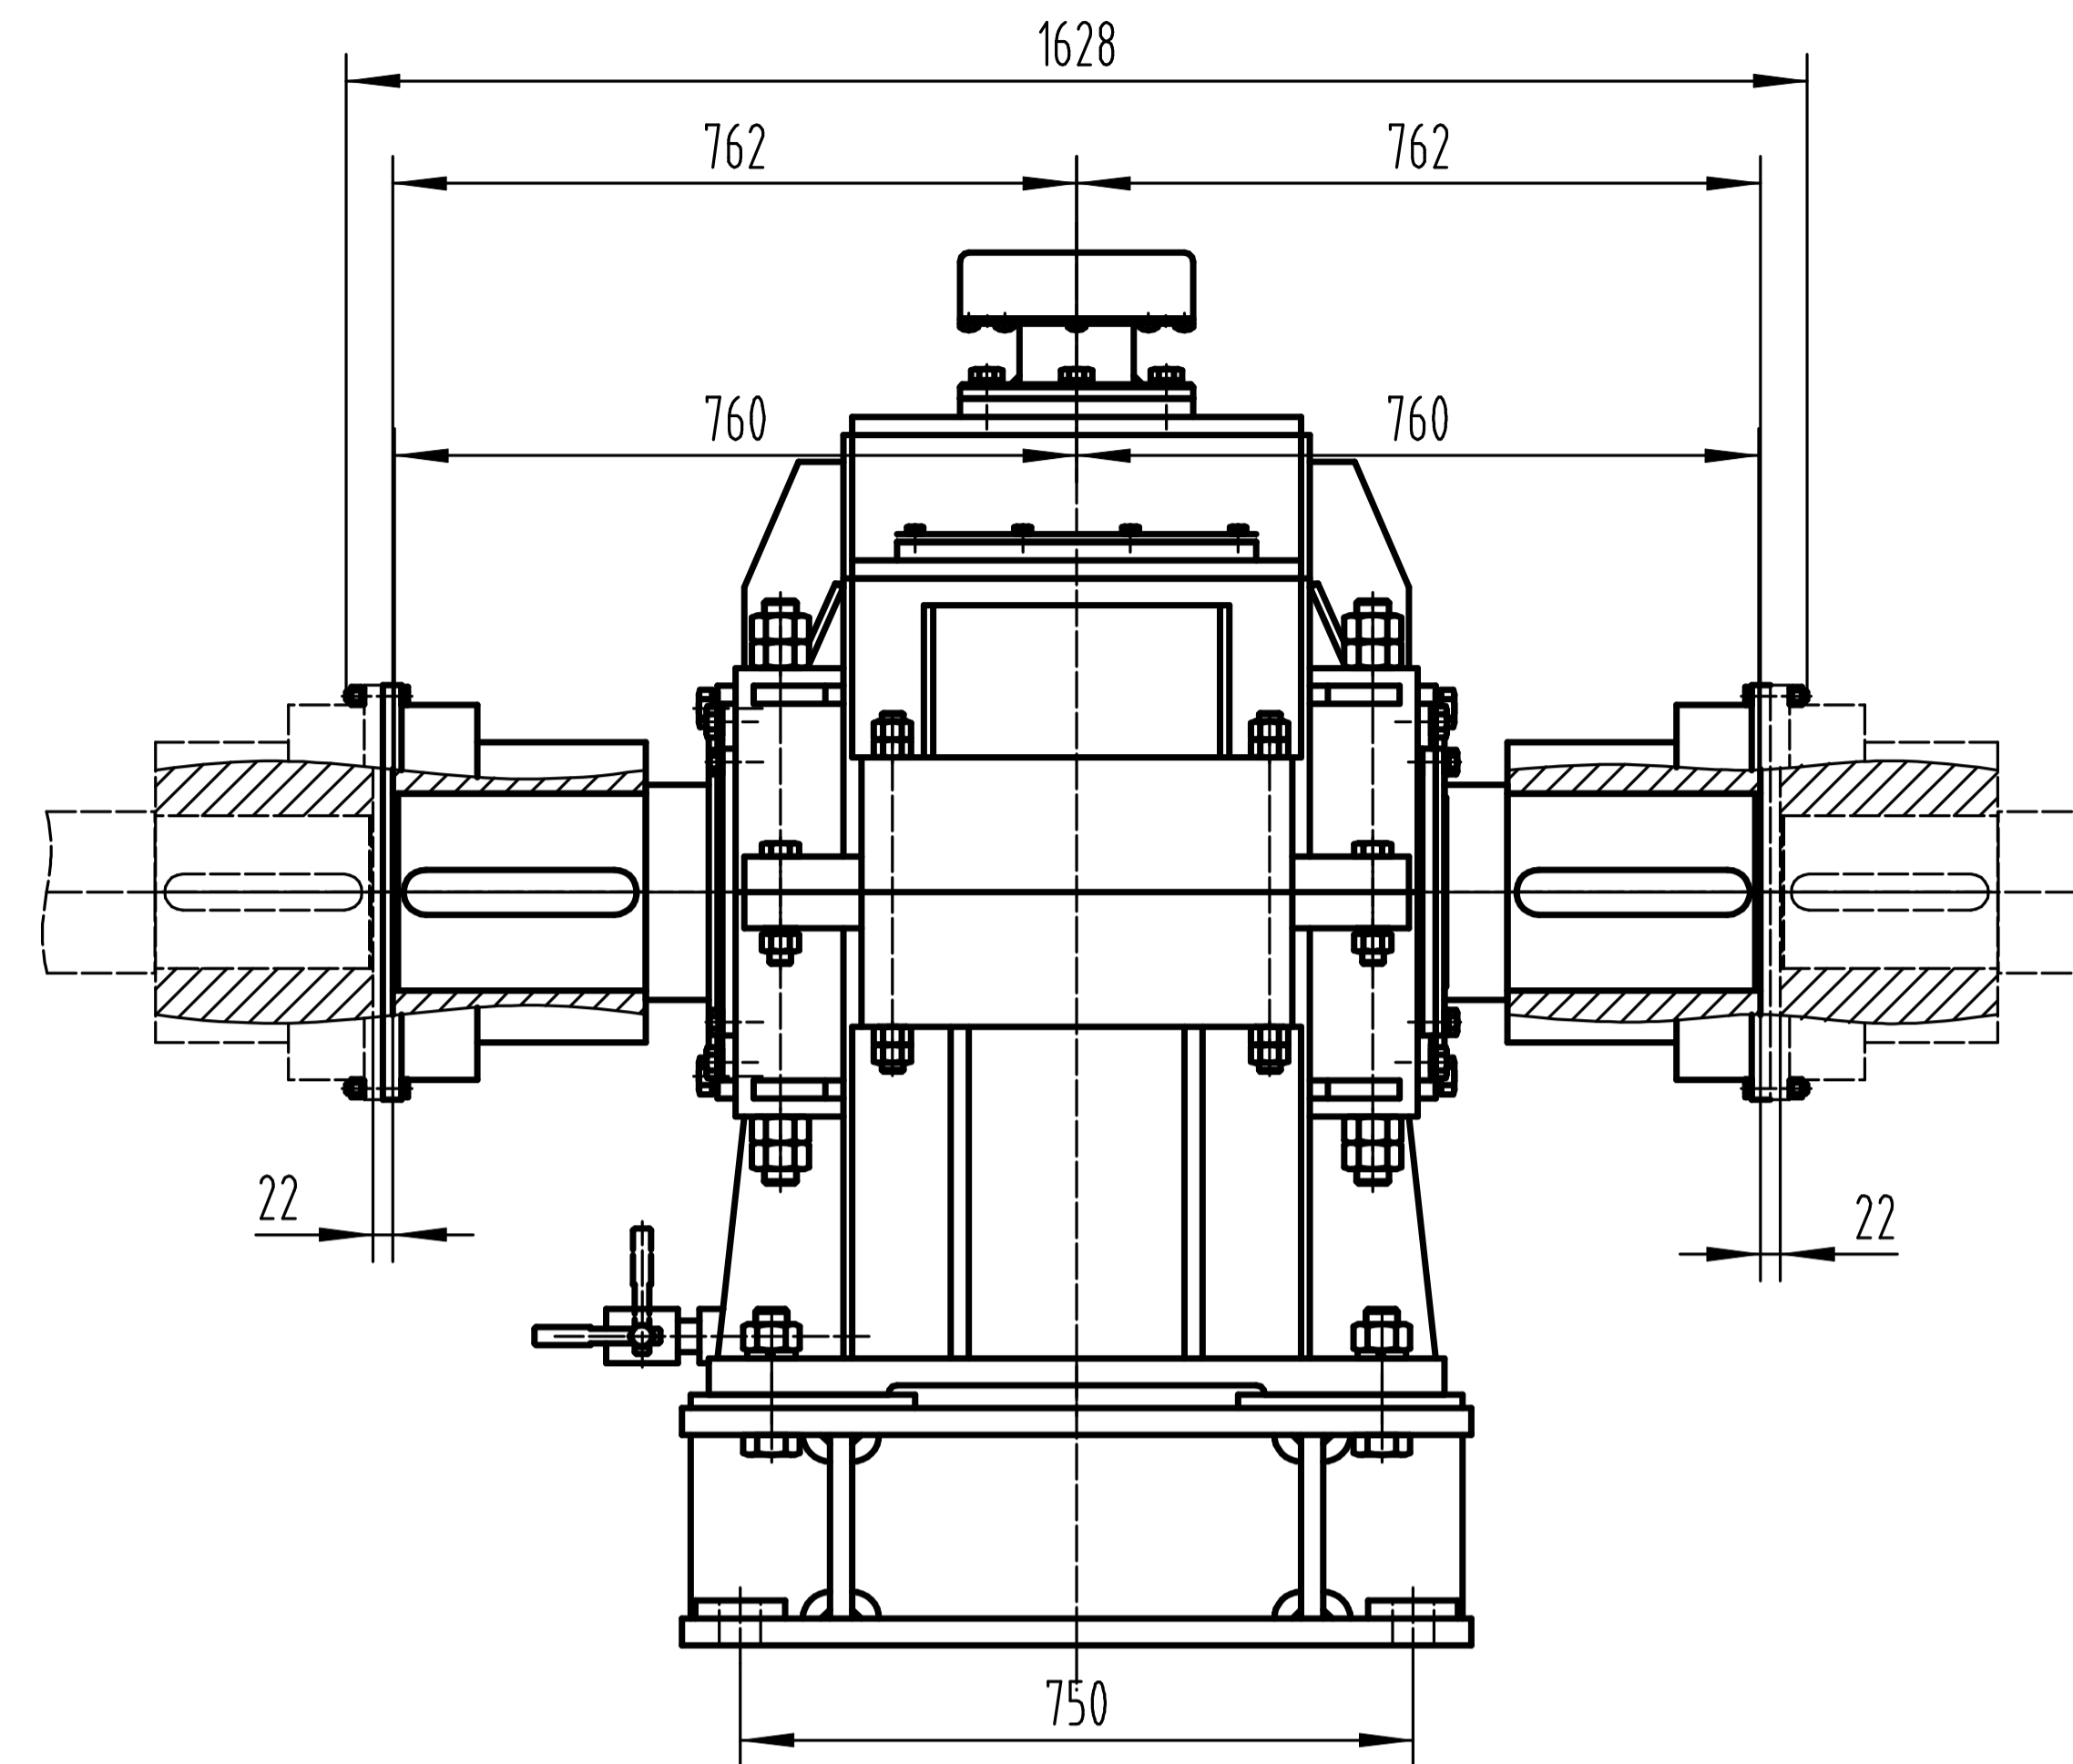

TA764.03.09.00AZ

lifting weight: ~5800 Kg

		DESIGNATION				DRAWING NO.			
		Gearbox Assembly				TA764.03.09.00AZ			
DESIGNER	Bo Zhan chuan	2012.2.3				WEIGHT		SCALE	1:15
CHECKED	Zhong Weijun	2012.2.5				SHEETS		SHEET	
INSPECTER	Li Wan jun	2012.2.16				ISO Method E			
	NAME	NAME	DATE	MARK	AMOUNT	DOCUMENT NO.	NAME	DATE	Universal Technical Standard JB/T5000