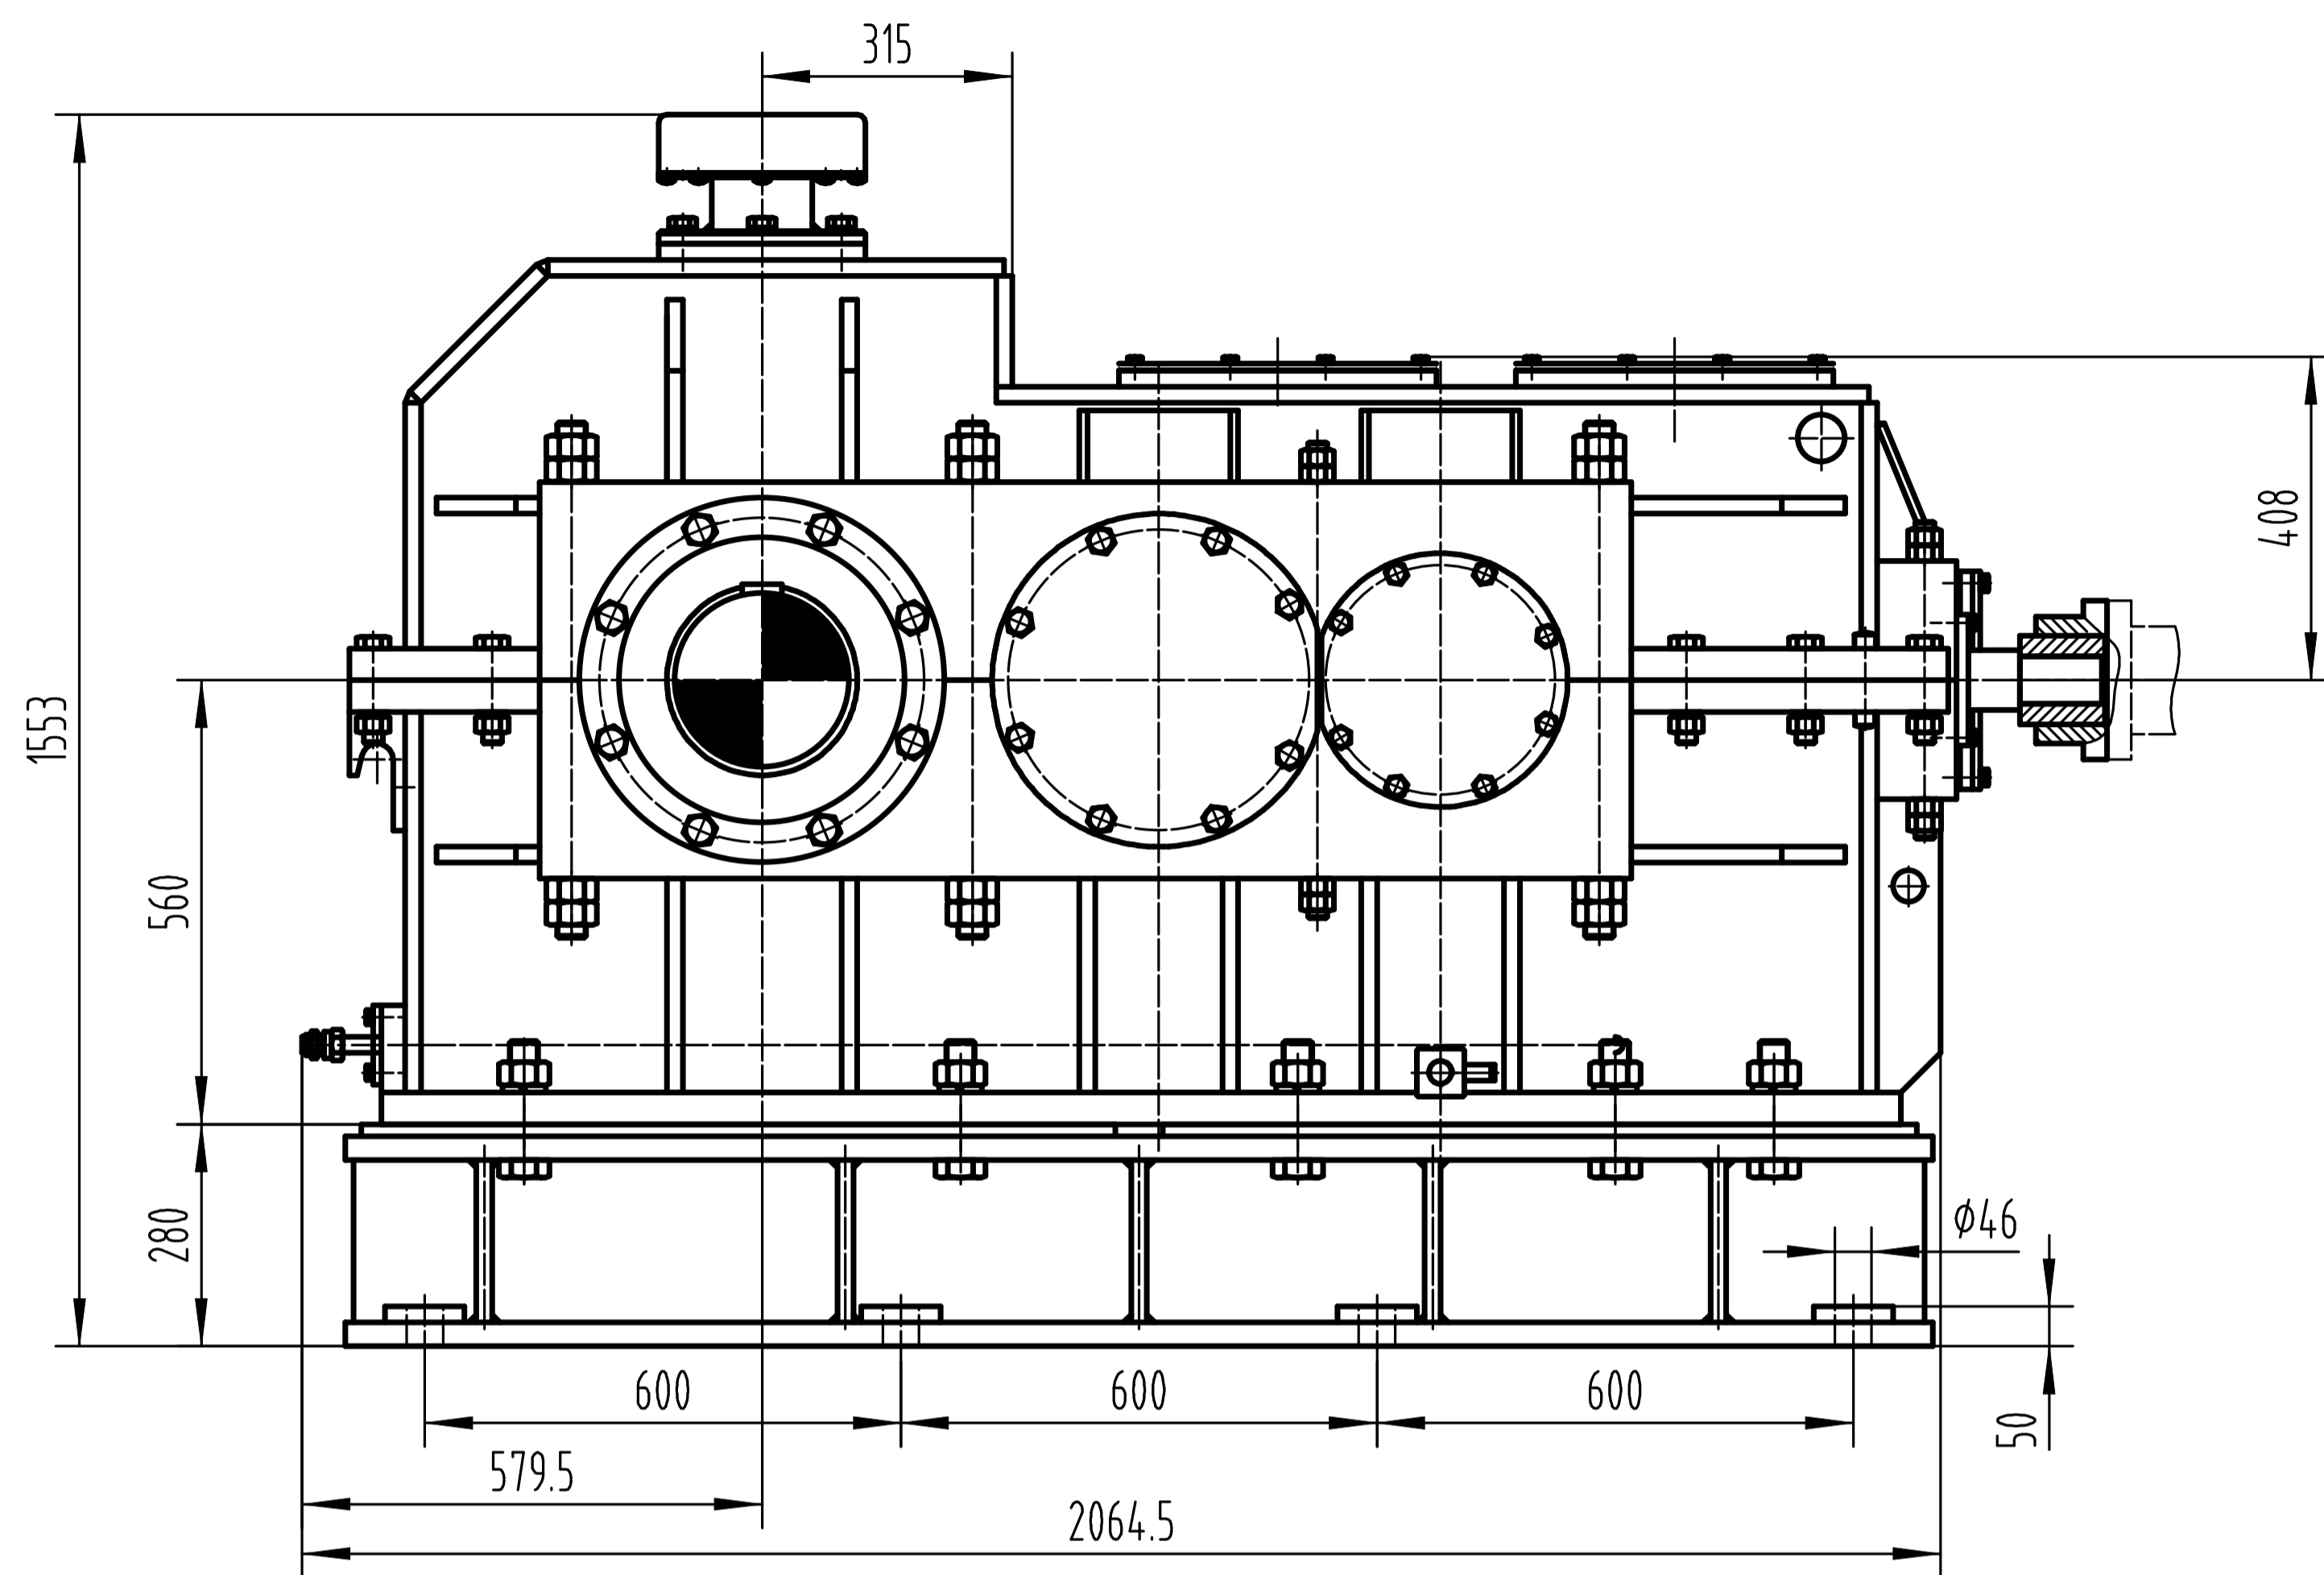

TA764.03.09.00AZ

lifting weight: ~5800 Kg

		DESIGNATION				DRAWING NO.			
		Gearbox Assembly				TA764.03.09.00AZ			
DESIGNER	Bo Zhan chuan	2012.2.3				WEIGHT		SCALE	1:15
CHECKED	Zhong Weijun	2012.2.5				SHEETS		SHEET	
INSPECTER	Li Wan jun	2012.2.16				ISO Method E			
	NAME	NAME	DATE	MARK	AMOUNT	DOCUMENT NO.	NAME	DATE	Universal Technical Standard JB/T5000