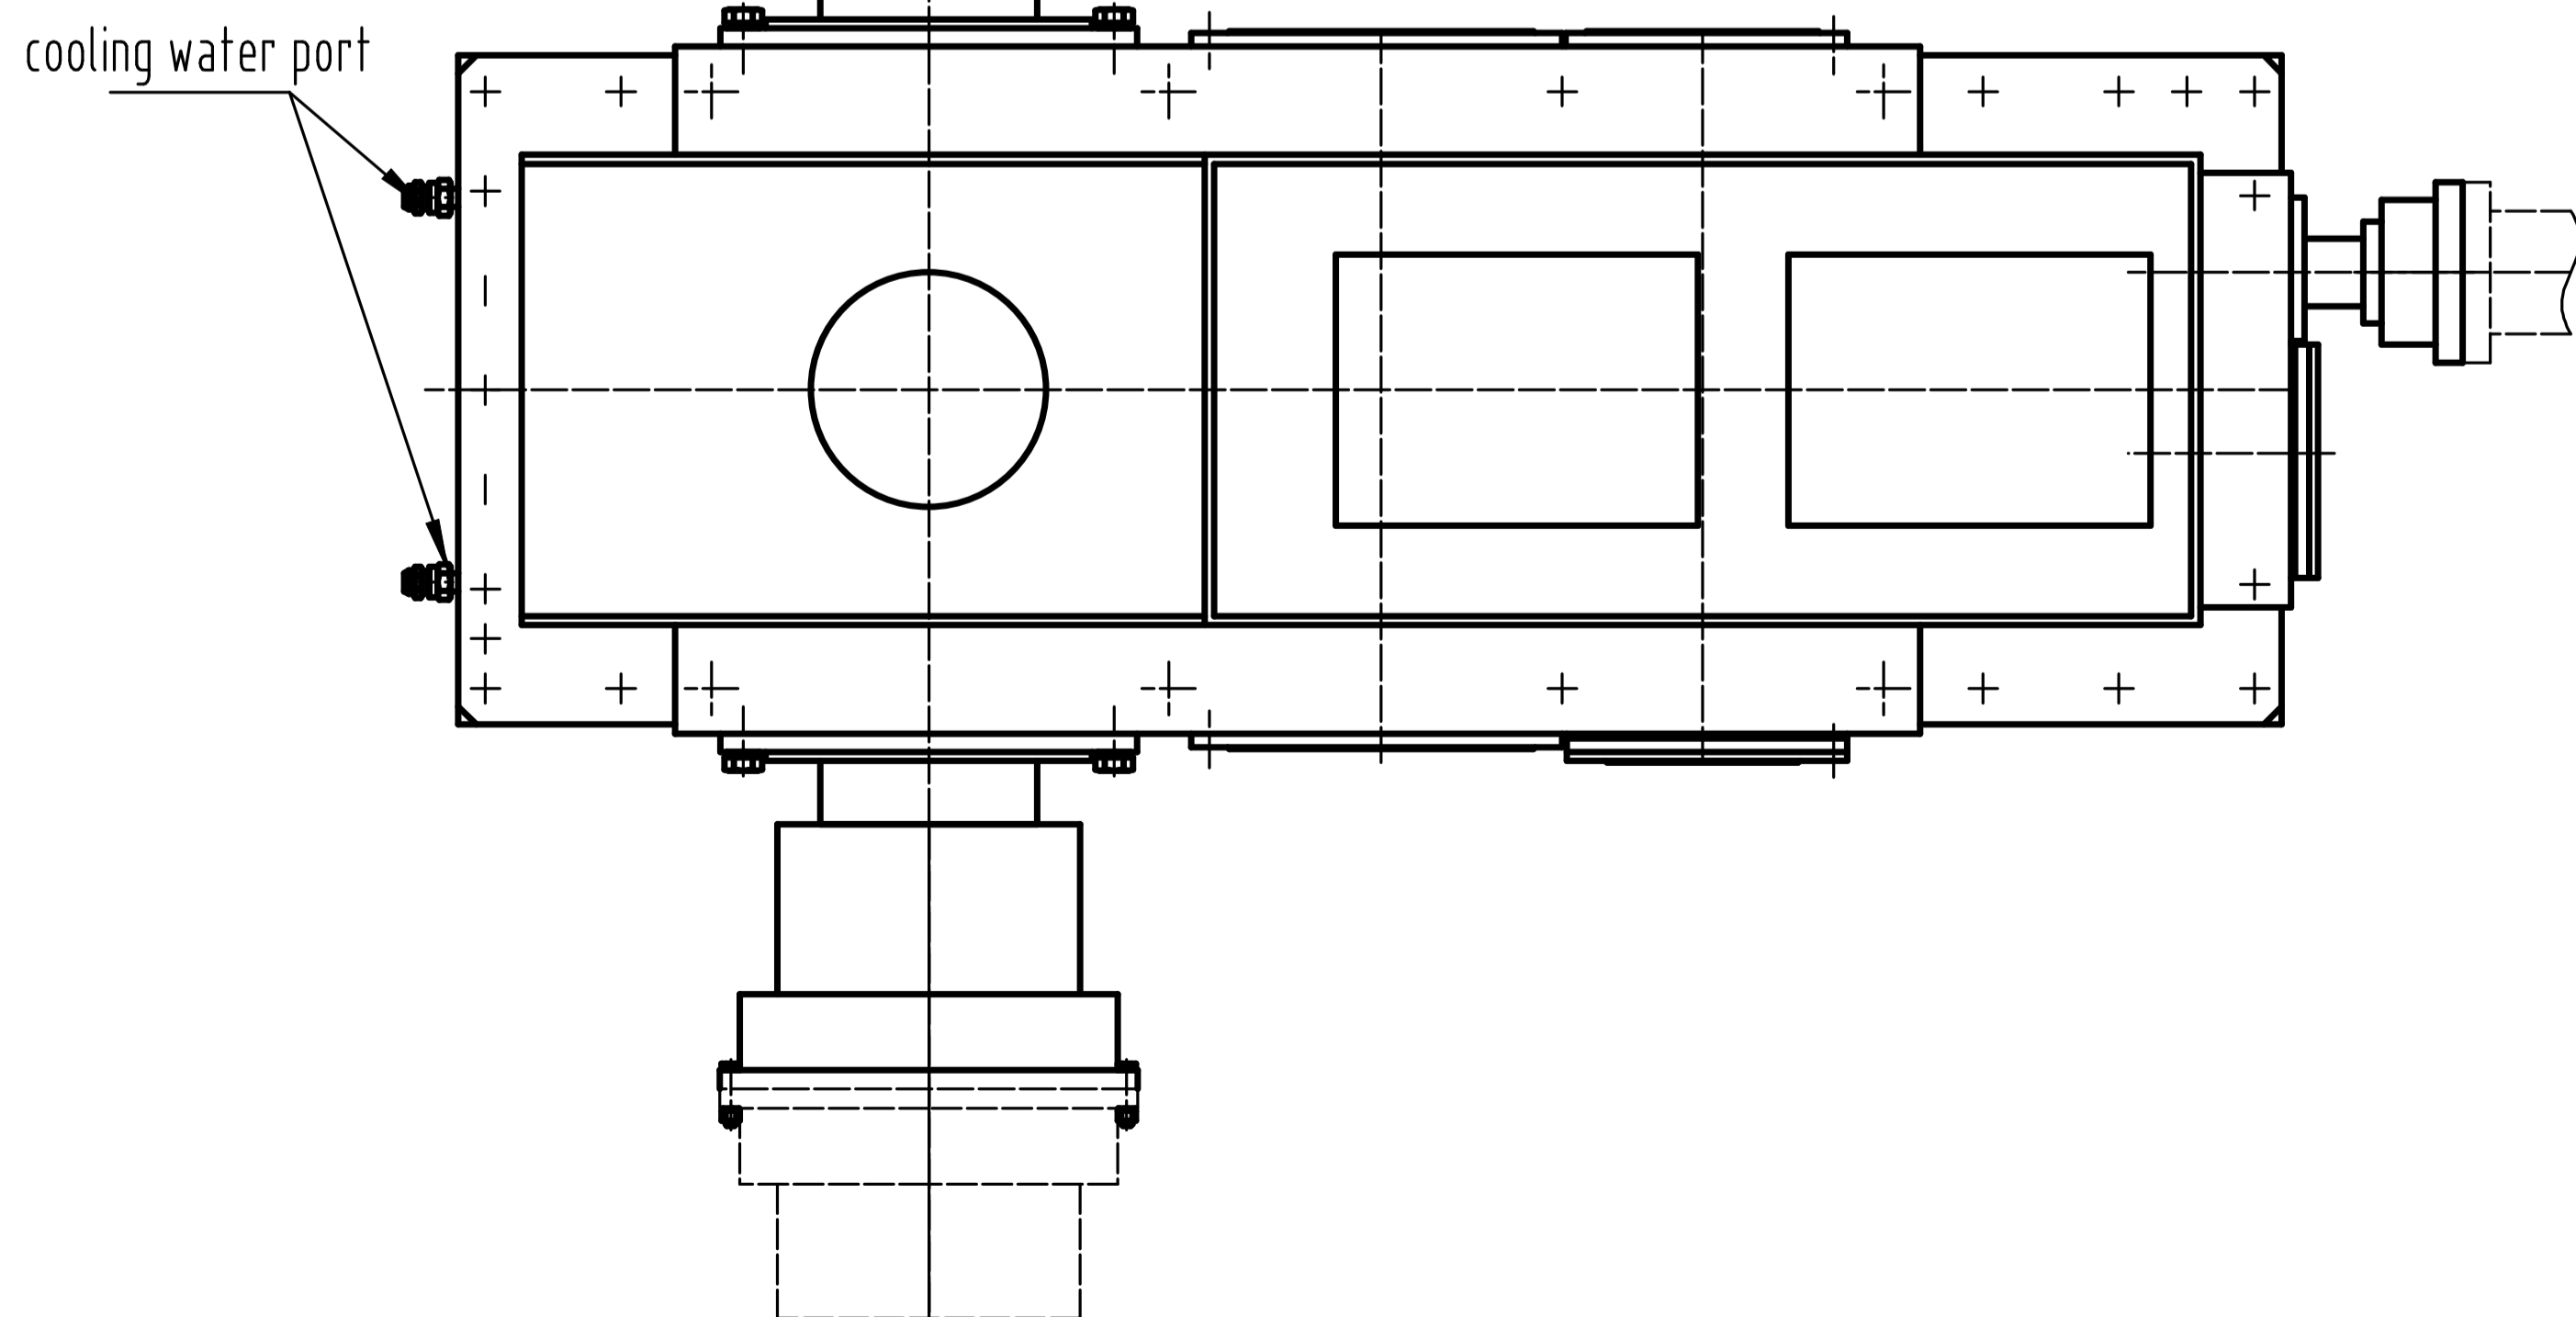

TA764.03.09.00AZ

lifting weight: ~5800 Kg

		DESIGNATION				DRAWING NO.			
		Gearbox Assembly				TA764.03.09.00AZ			
DESIGNER	Bo Zhan chuan	2012.2.3				WEIGHT		SCALE	1:15
CHECKED	Zhong Weijun	2012.2.5				SHEETS		SHEET	
INSPECTER	Li Wan jun	2012.2.16				ISO Method E			
	NAME	NAME	DATE	MARK	AMOUNT	DOCUMENT NO.	NAME	DATE	Universal Technical Standard JB/T5000