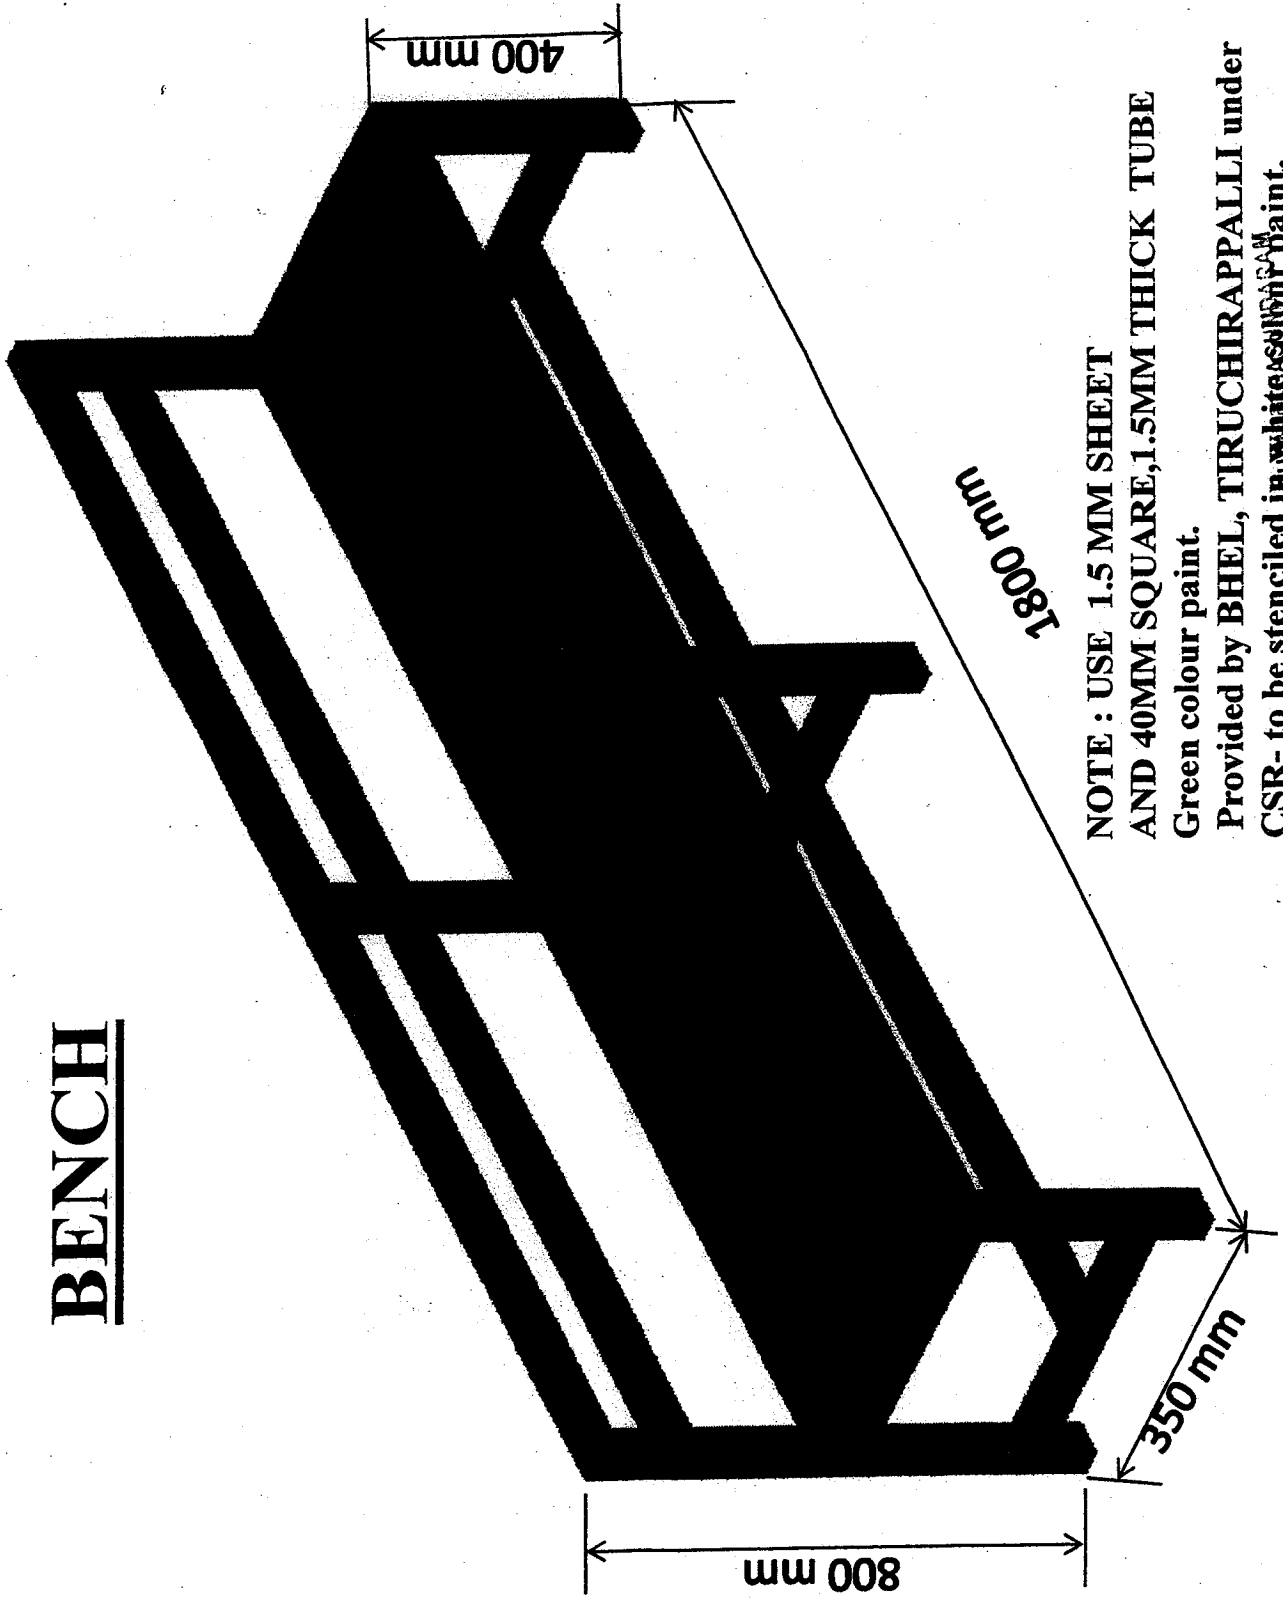

BENCH

**NOTE : USE 1.5 MM SHEET
AND 40MM SQUARE, 1.5MM THICK TUBE
Green colour paint.
Provided by BHEL, TIRUCHIRAPPALLI under
CSR- to be stenciled in white colour paint.**

Purchase Officer (MFG)
Material Management (MFG)
Bharat Heavy Electricals Ltd.
Tiruchirappalli - 620 014.