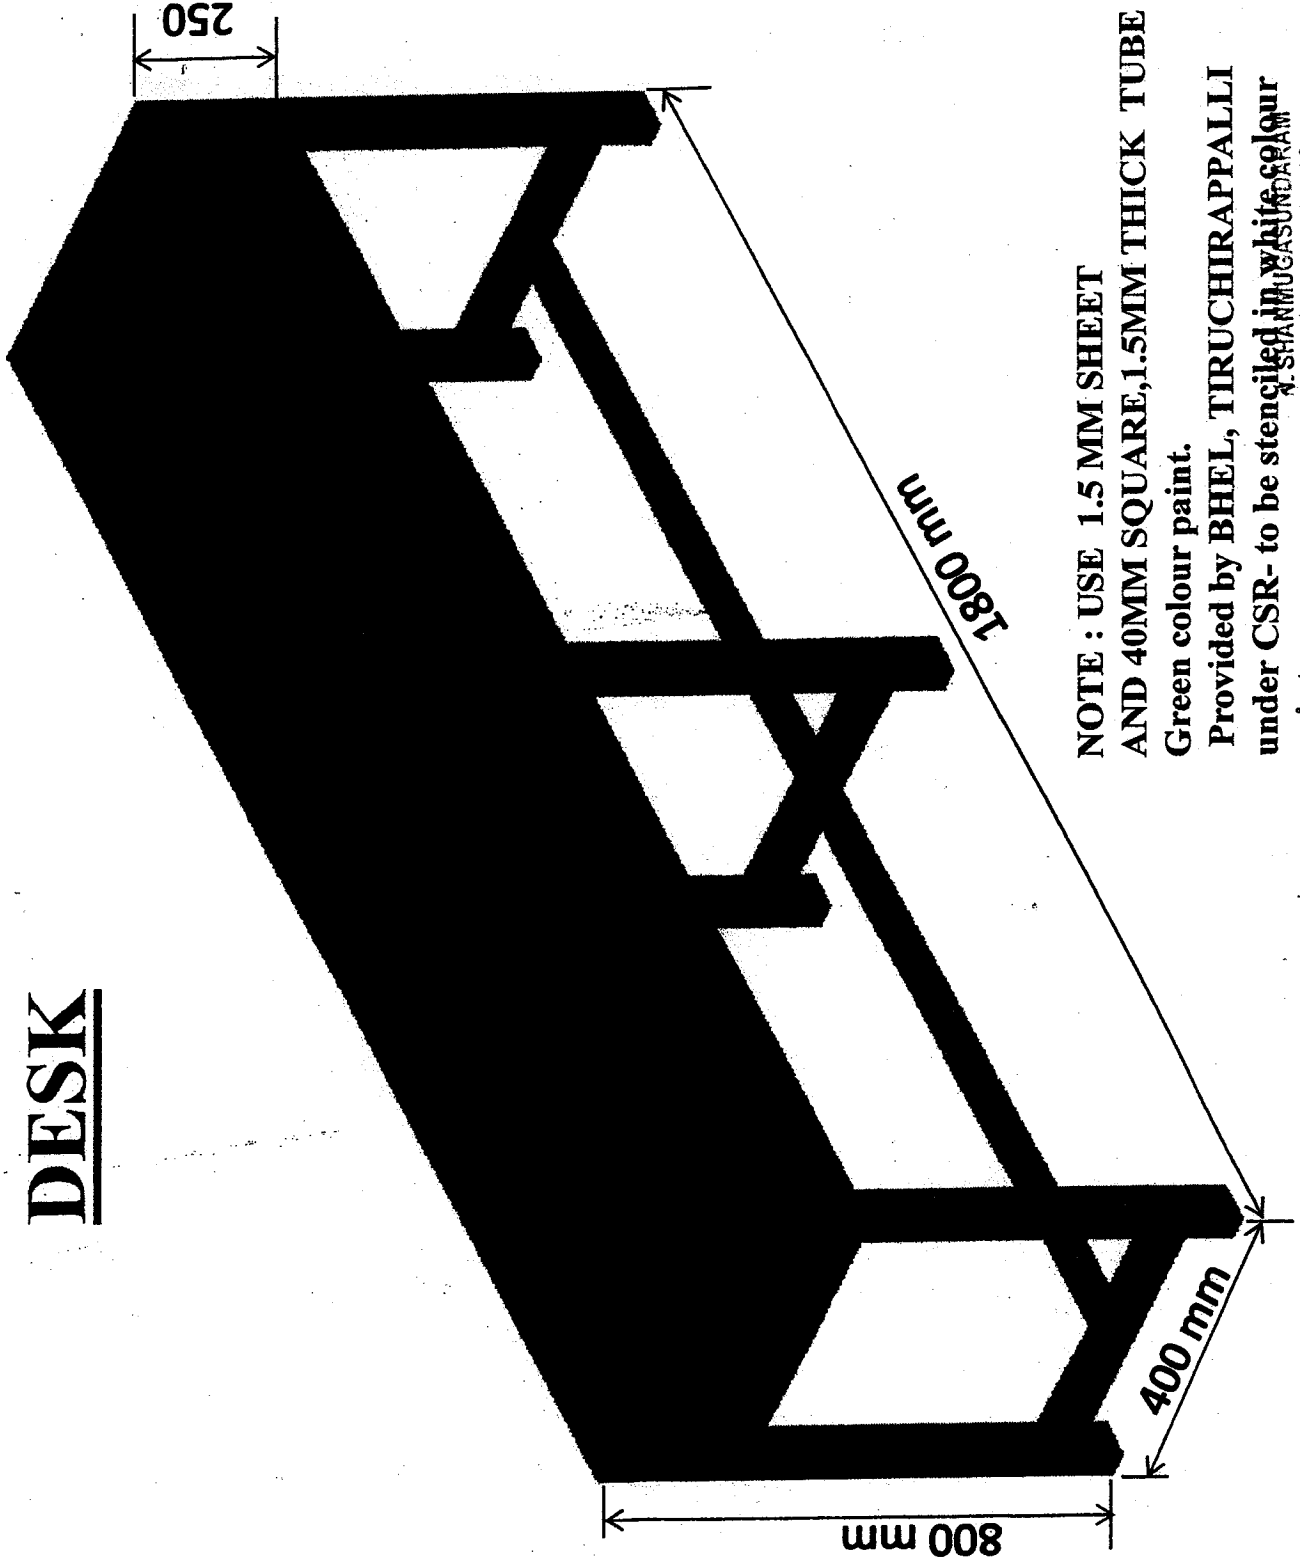

DESK

**NOTE : USE 1.5 MM SHEET
AND 40MM SQUARE,1.5MM THICK TUBE**
Green colour paint.
Provided by BHEL, TIRUCHIRAPPALLI
under CSR- to be stenciled in white colour
paint.

Purchase Officer / PSS
Materials Management (MIEG)
Bharat Heavy Electricals Ltd.,
Tiruchirappalli - 620 014.

Handwritten signature