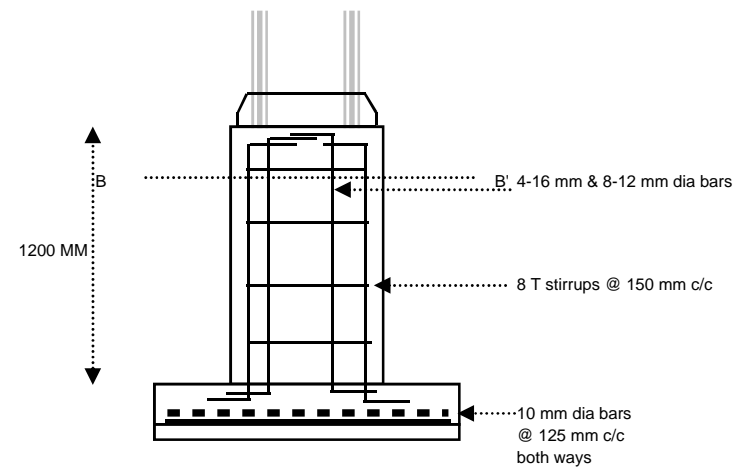

COLUMN FOOTING/PEDESTAL

REINFORCEMENT DETAILS

SECTION A-A'

SECTION B-B'

Power Sector - Northern Region
Bharat Heavy Electricals Ltd.

PROJECT:			TITLE: RCC WORK DETAILS		REV	DATE
ENABLING WORKS AT GGSR, BHATINDA			Made by	KSB	OO	18.07.2008
DRG. NO.:GGSR/SITE/003	Rev	oo	Checked by			
			Approved by			