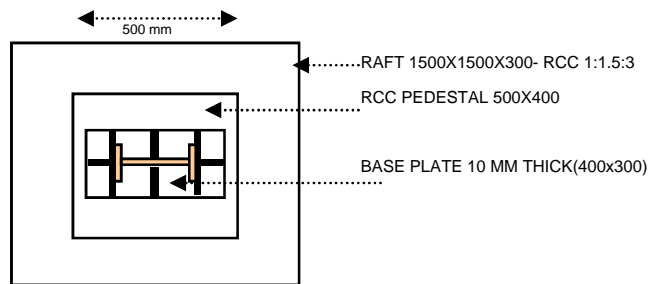

COLUMN FOOTING/PEDESTAL

REINFORCEMENT DETAILS

SECTION A-A'

SECTION B-B'

Power Sector - Northern Region
Bharat Heavy Electricals Ltd.

PROJECT:			TITLE: RCC WORK DETAILS		REV	DATE
ENABLING WORKS AT GGSR, BHATINDA			Made by	KSB	OO	18.07.2008
DRG. NO.:GGSR/SITE/003	Rev	oo	Checked by			
			Approved by			