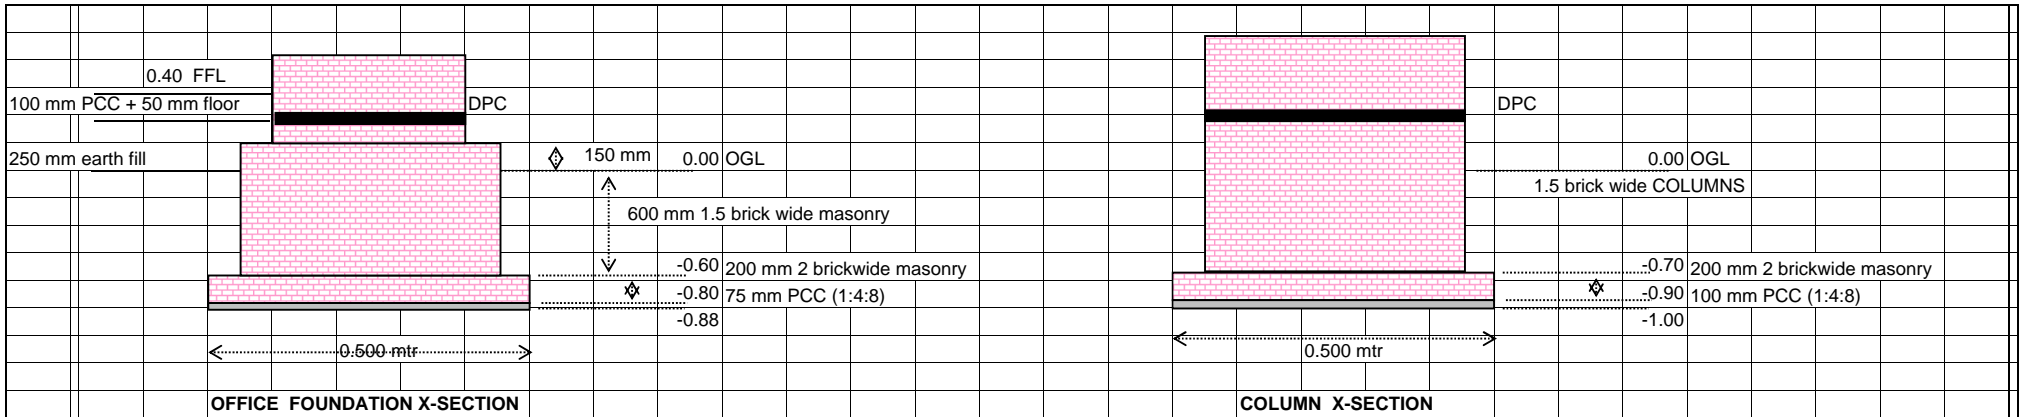

Power Sector - Northern Region Bharat Heavy Electricals Ltd.	PROJECT: INFRASTRUCTURE FACILITIES AT GGSR, BHATINDA		TITLE: BHATINDA SITE OFFICE LAYOUT		REVISION OO	DATE 18.07.2008
	DRG. NO.: GGSR/OFF/004	Rev 0	Made by KSB	Checked by Annpur hv