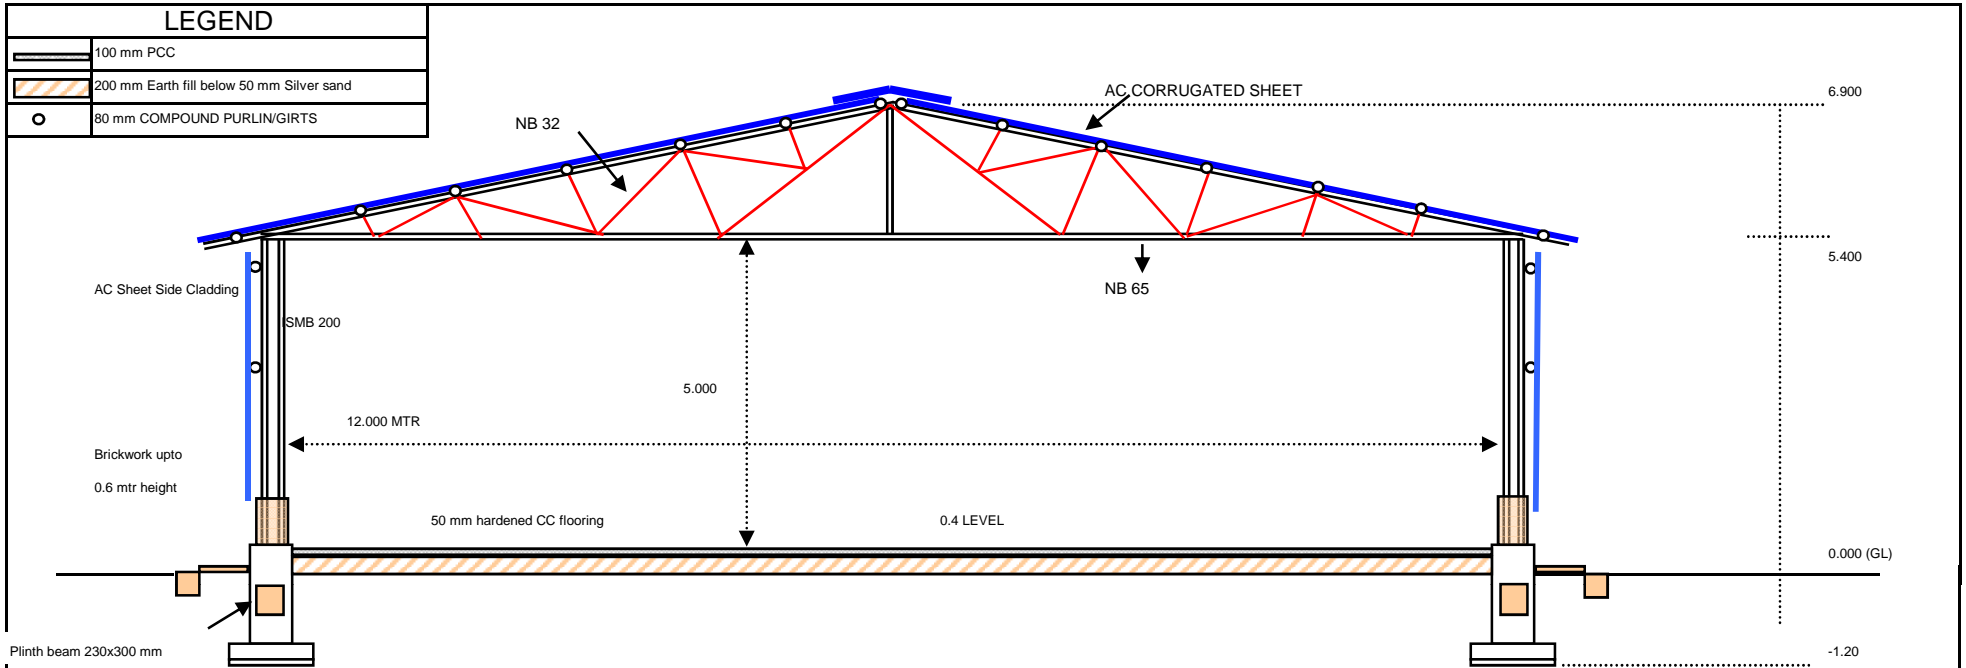

PROJECT: ENABLING WORKS AT GGSR BHATINDA			TITLE: GA DRG FOR STORE		REV	DATE
				Made by	KSB	OO	18.07.2008
	DRG. NO.: GGSR/SITE/002	Rev	oo	Checked by			
				Approved by			

Power Sector - Northern Region
Bharat Heavy Electricals Ltd.