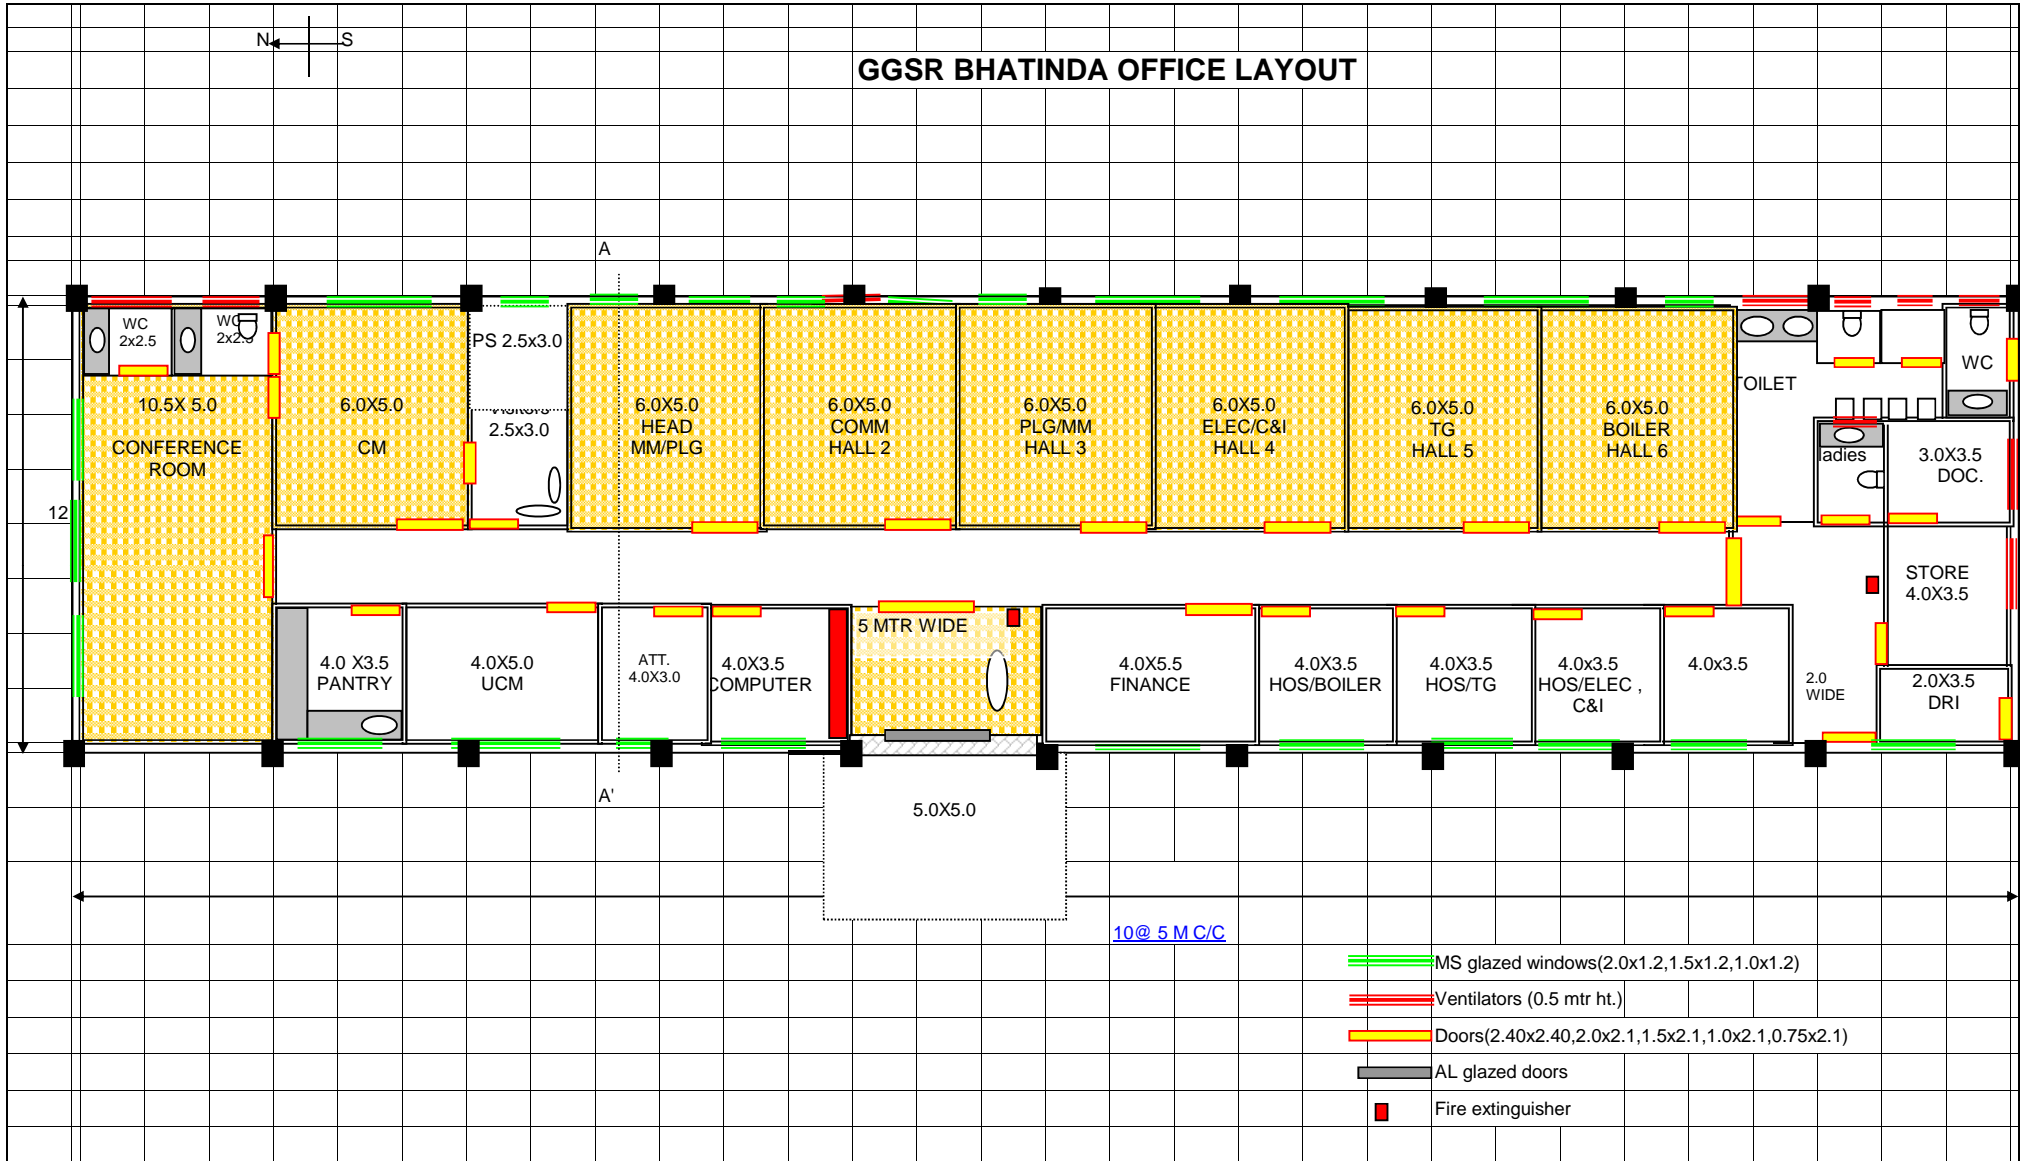

GGSR BHATINDA OFFICE LAYOUT

बी एच ई एल
Power Sector - Northern Region
Bharat Heavy Electricals Ltd.

PROJECT: INFRASTRUCTURE FACILITIES AT GGSR, BHATINDA	TITLE: BHATINDA SITE OFFICE LAYOUT	REVISION	DATE
DRG. NO.: BHATINDA/OFF/001	Made by KSB	OO	18.07.2008
Rev | 0	Checked by		
	Approved by		

PROJECT: INFRASTRUCTURE FACILITIES AT GGSR, BHATINDA	TITLE: BHATINDA SITE OFFICE LAYOUT	REVISION	DATE
DRG. NO.: BHATINDA/OFF/001	Made by KSB	OO	18.07.2008
Rev | 0	Checked by		
	Approved by