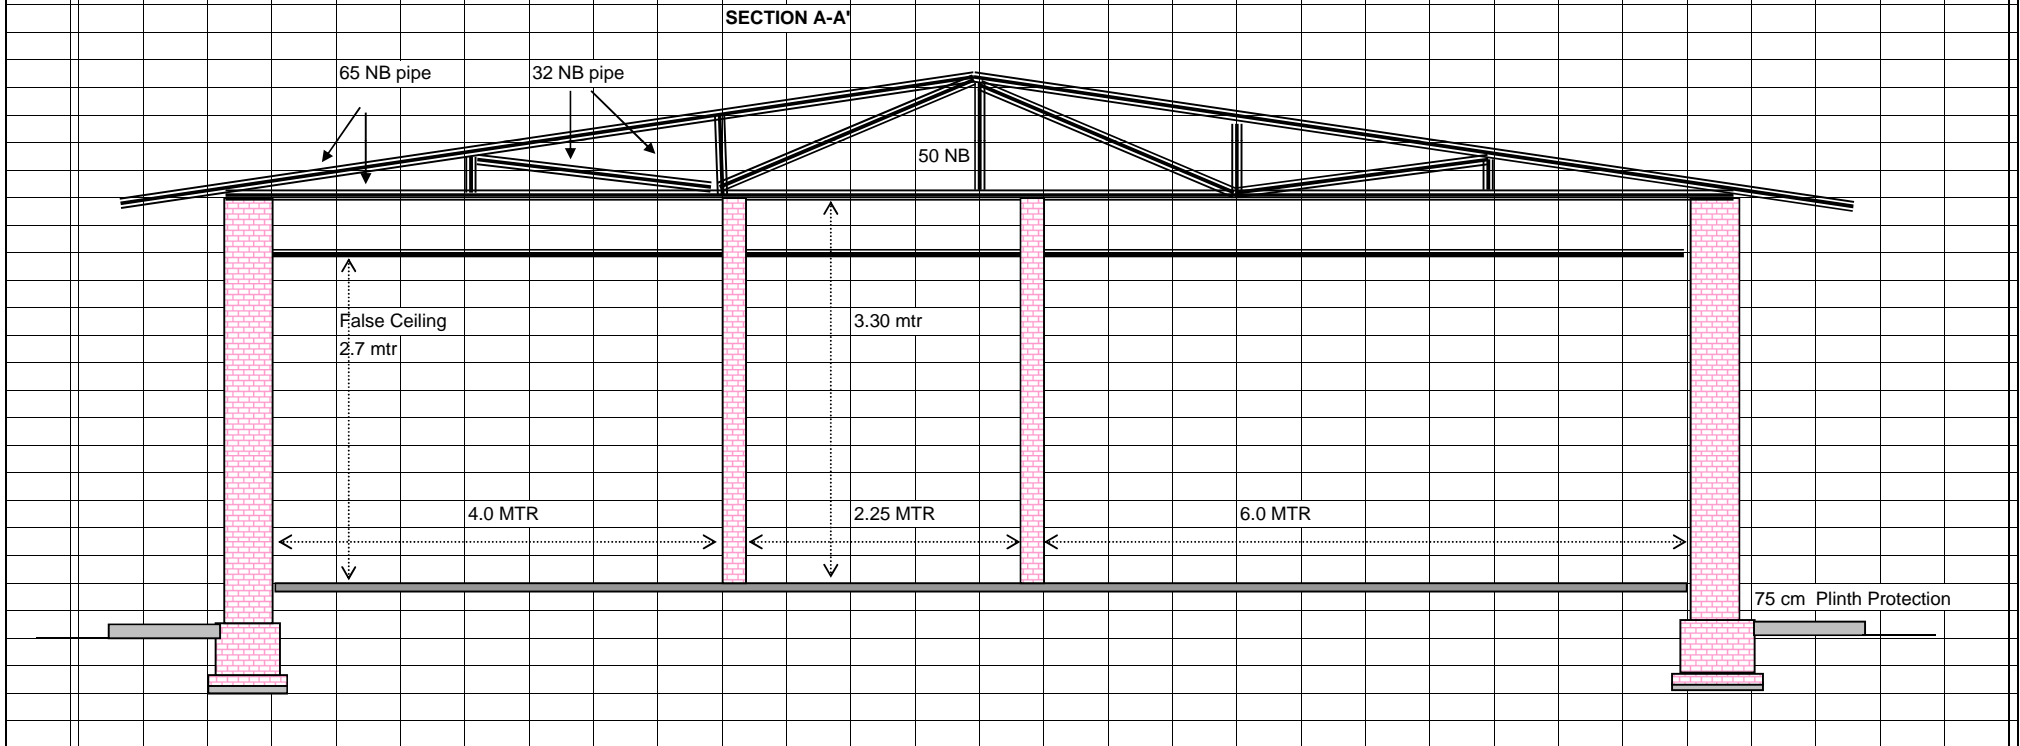

Power Sector - Northern Region Bharat Heavy Electricals Ltd.	PROJECT: INFRASTRUCTURE FACILITIES AT GGSR, BHATINDA		TITLE: BHATINDA SITE OFFICE LAYOUT		REVISION OO	DATE 18.07.2008
	DRG. NO.: GGSR/OFF/004	Rev 0	Made by KSB	Checked by Annpur hv