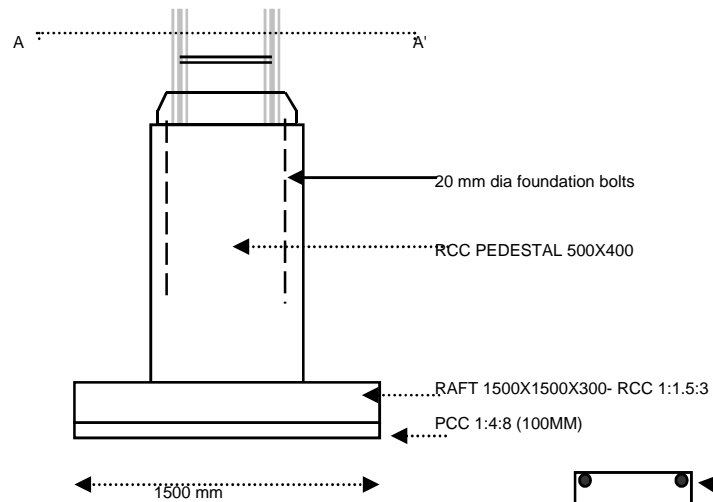

COLUMN FOOTING/PEDESTAL

REINFORCEMENT DETAILS

SECTION A-A'

SECTION B-B'

Power Sector - Northern Region
Bharat Heavy Electricals Ltd.

PROJECT:			TITLE: RCC WORK DETAILS		REV	DATE
ENABLING WORKS AT GGSR, BHATINDA			Made by	KSB	OO	18.07.2008
DRG. NO.:GGSR/SITE/003	Rev	oo	Checked by			
			Approved by			