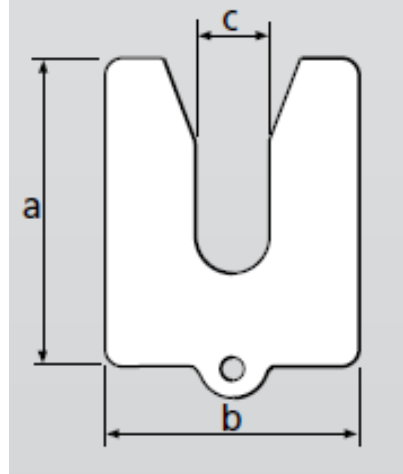

Shims Dimensions

	a	b	c
1	60	50	15
2	80	70	22
3	100	80	32
4	200	165	58

(All Dimensions in mm)